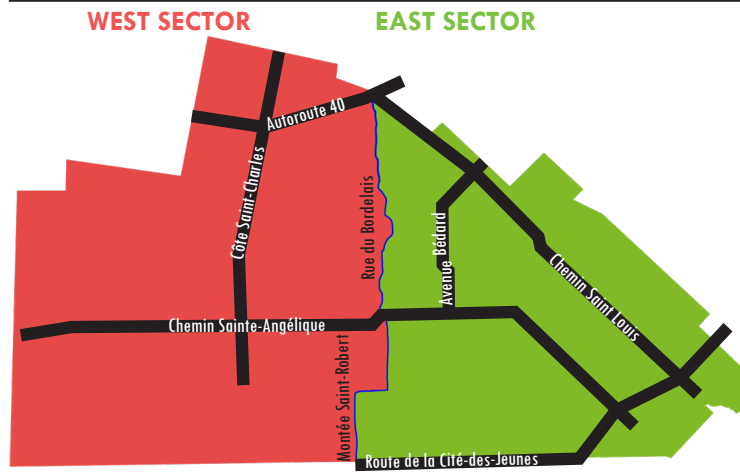

2020 COLLECTIONS CALENDAR

MONDAY
EAST SECTOR

TUESDAY
ALL

WEDNESDAY
EVERY SECOND WEEK

ONE BIN PERMITTED
(Saint-Lazare 240-L black bin)
NO SECOND BIN WILL BE COLLECTED AT THE
BULKY ITEM COLLECTIONS AS OF FEBRUARY 2020

THURSDAY
WEST SECTOR

2020 COLLECTIONS CALENDAR

	MONDAY EAST 	TUESDAY EAST and WEST 	WEDNESDAY EAST WEST  	THURSDAY WEST 	TREES 	LEAVES 	BRANCHES 	TREASURE HUNT 	GARAGE SALE 		
JANUARY	6-13-20-27	7-14-21-28	3 (Friday) 15-29	3 (Friday)	8-22	8	2-9-16-23-30	13			
FEBRUARY	3-10-17-24	4-11-18-25	12-26	12	5-19	5	6-13-20-27				
MARCH	2-9-16-23-30	3-10-17-24-31	11-25	11	4-18	4	5-12-19-26				
APRIL	6-13-20-27	7-14-21-28	8-22	8	1-15-29	1	2-9-16-23-30		20	18	
MAY	4-11-18-25	5-12-19-26	6-20	6	13-27	13	7-14-21-28		19		16-17-18
JUNE	1-8-15-22-29	2-9-16-23-30	3-17	3	10-24	10	4-11-18-25				5-6-7-8
JULY	6-13-20-27	7-14-21-28	1-15-29	1	8-22	8	2-9-16-23-30				
AUGUST	3-10-17-24-31	4-11-18-25	12-26	12	5-19	5	6-13-20-27				
SEPTEMBER	7-14-21-28	1-8-15-22-29	9-23	9	2-16-30	2	3-10-17-24				5-6-7 18-19-20-21
OCTOBER	5-12-19-26	6-13-20-27	7-21	7	14-28	14	1-8-15-22-29		13	24	
NOVEMBER	2-9-16-23-30	3-10-17-24	4-18	4	11-25	11	5-12-19-26		2-16		
DECEMBER	7-14-21-28	1-8-15-22-29	2-16-30	2	9-23	9	3-10-17-24-31				

MAP OF COLLECTIONS BY SECTOR

Roads and arteries that delimit the sectors are part of the EAST sector:
Rue du Bordelais, Place de l'Harmonie, Place du Chantelys, Croissant de Neufchâtel and Montée Saint-Robert

INSTRUCTIONS

On the left side of your private entrance
Wheels facing your house
At 1.5 m from the curb